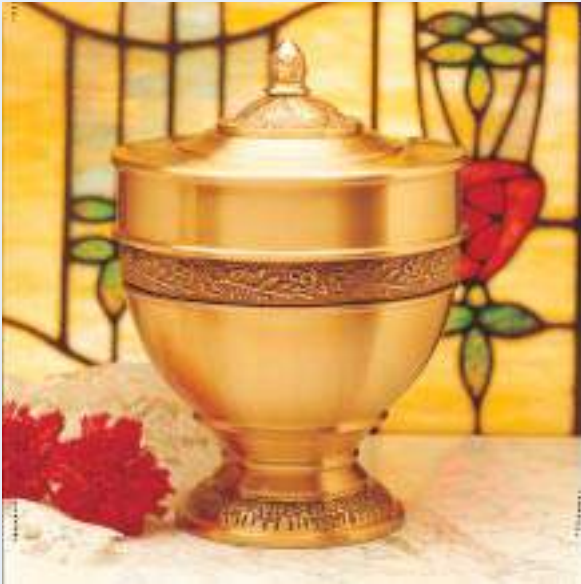

Inspiration - Satin Polished

Cast Bronze
Single Inurnment
10.75 in. H x 8.5 in. Dia.
Volume: 210 cu. in.

Prod. # CBU 314 SP

also available as a keepsake

Prod. # CBU 314 KS - see page 82