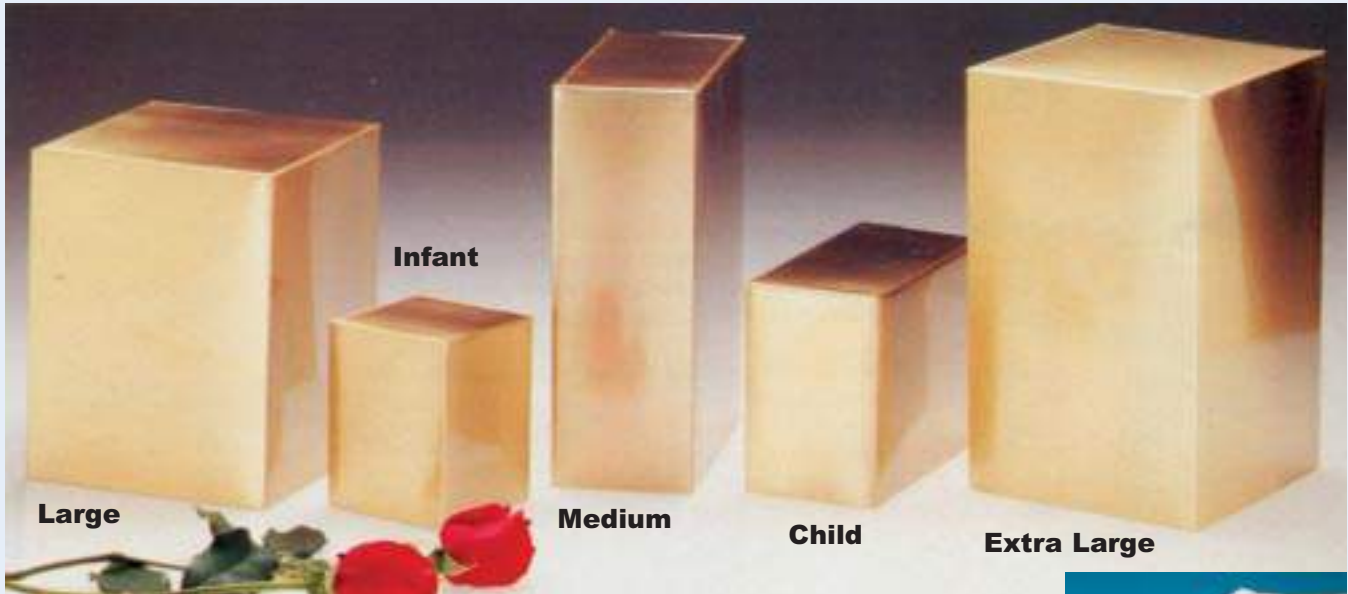

Volume: 208 cu. in.

Prod. # CBU 543

Republican

Solid Bronze with Composite Inset Single Inurnment
5.5 in. H x 8 in. W x 6.125 in. D

Volume: 208 cu. in.

Prod. # CBU 544

KEE Funeral Supply
1-800-982-0395

Finely Crafted Sheet Metal Urns