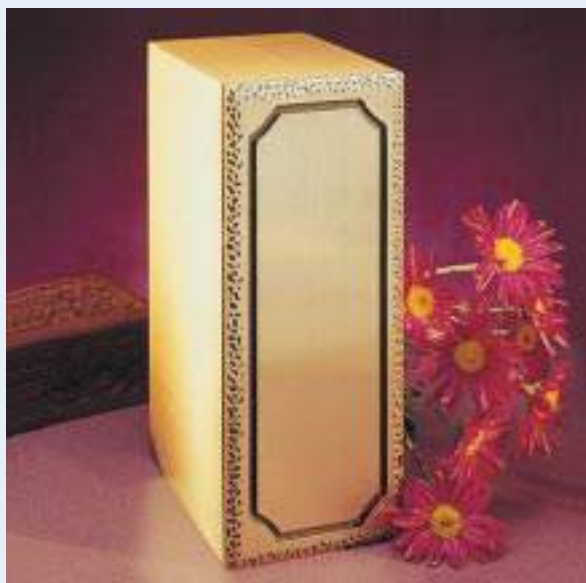

Hamilton
Cast and Wrought Bronze
Single Inurnment
10 in. H x 4 in. W x 6 in. D
Volume: 214 cu. in.
Prod. # CBU 340
Appliques available