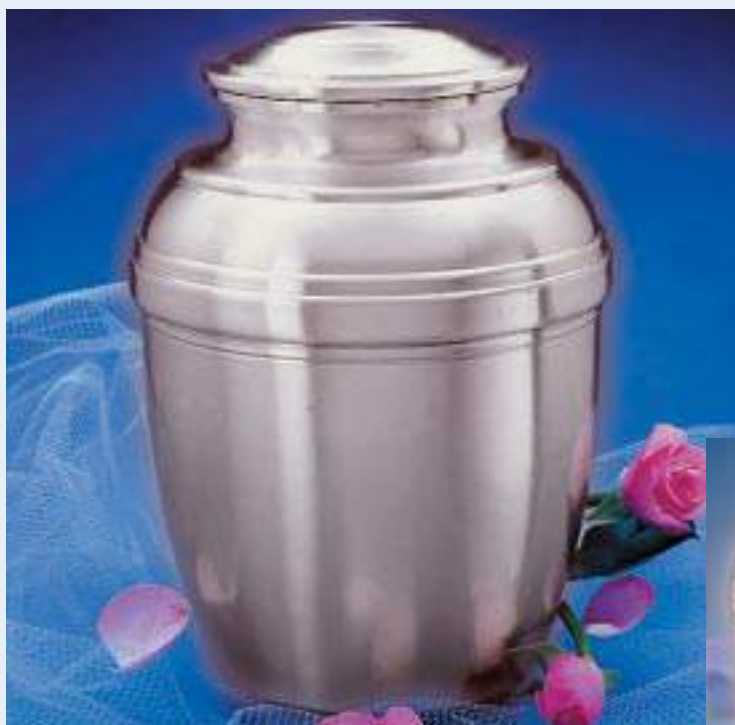

Franklin

Spun Pewter
Single Inurnment
9.5 in. H x 7.25 in. Dia.
Volume: 220 cu. in.
Prod. # CEU 3 WP 200