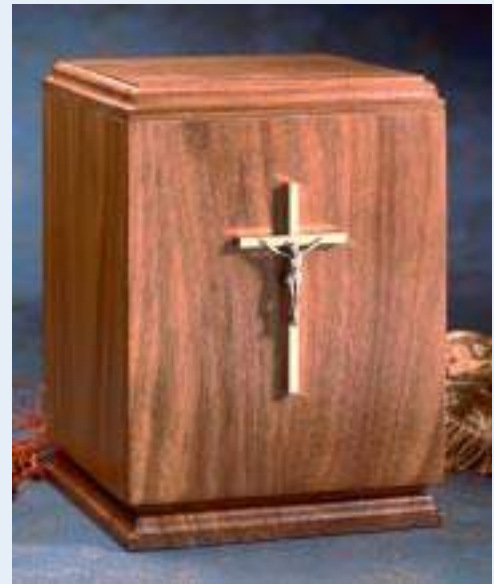

Crucifix - Walnut

Solid Walnut
Single Inurnment
9.125 in. H x 6.75 in. W x 6.75 in. D
Volume: 200 cu. in.
Prod. # CCU 464 CX

also available (not shown):

**Protestant Cross -
Walnut**

Prod. # CCU 465 PC