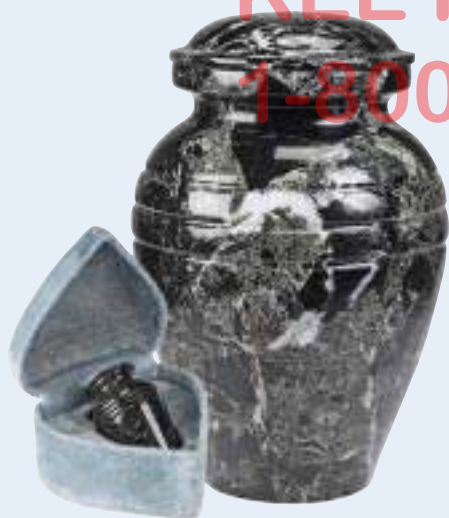

Genuine Marble Urns

Teak Wood

Prod. # CEU EL TM-2 Full Size
 Prod. # CEU EL TM-1 Keepsake

White Grain

Prod. # CEU EL WM-2 Full Size
 Prod. # CEU EL WM-1 Keepsake

KEE Funeral Supply
 1-800-982-0395

Black Grain