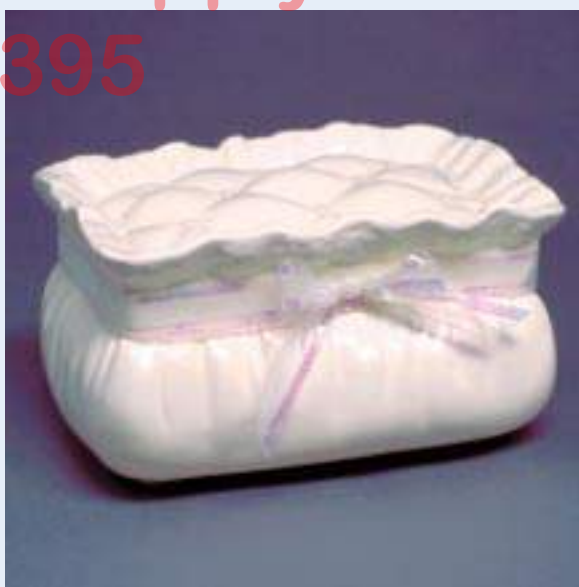

Pillow with Ribbon

Ceramic Infant/Child
3.5 in. H x 7.25 in. W x 5 in. D
Volume: 63 cu. in.
Prod. # CBU 869