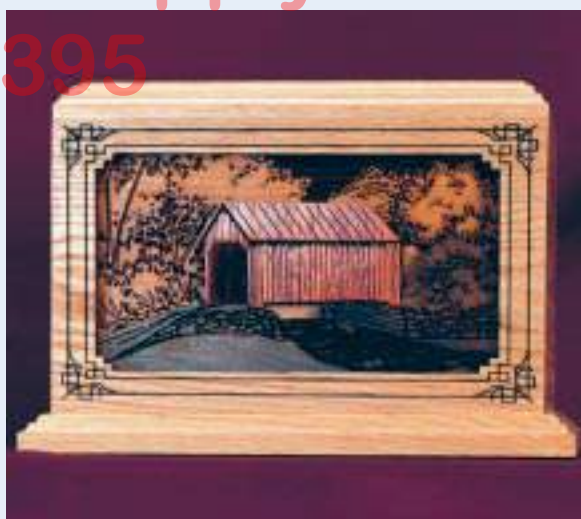

Covered Bridge

Laser-Carved Oak with other Hardwood Inlays
Single Inurnment
5.875 in. H x 10 in. W x 7.5 in. D
Volume: 200 cu. in.
Prod. # CBU 473