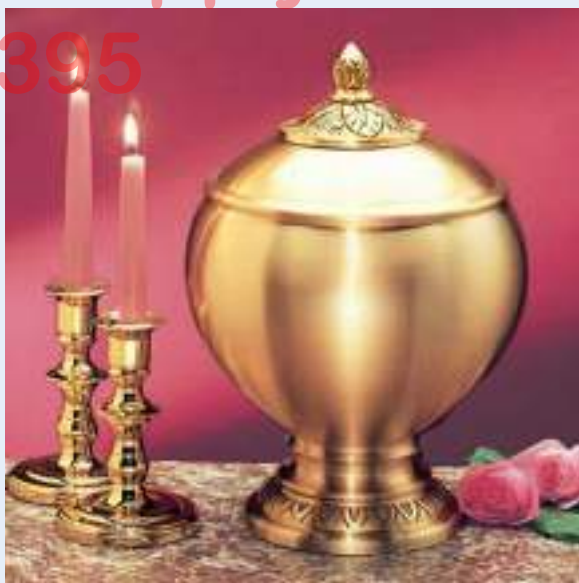

Tribute - Satin Polished

Cast Bronze
Single Inurnment
11 in. H x 7.75 in. Dia.
Volume: 210 cu. in.
Prod. # CBU 307 SP