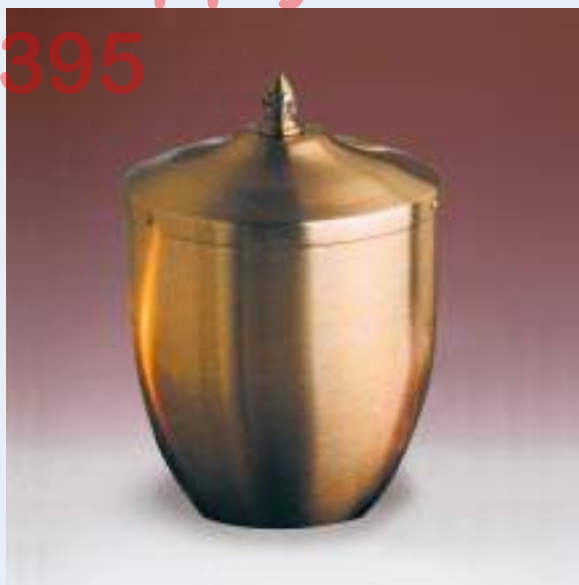

Vigil

Spun Bronze

Single Inurnment

10 in. H x 6.5 in. Dia.

Volume: 203 cu. in.

Prod. # CBU 317